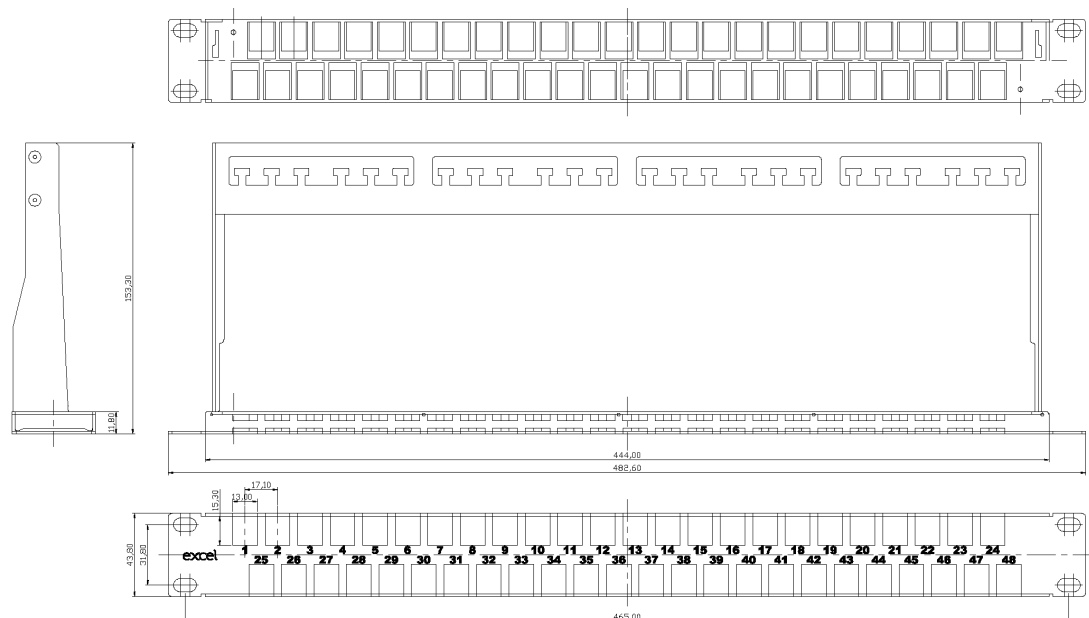

## Product Overview

The Excel 48 Port 1U Keystone patch panel delivers a high density offering with the benefit of a double row of keystone jacks.

Each row houses 24 Keystone jacks positioned back to back giving the highest density possible whilst allowing good access for patching and un-patching and allows any individual jack to be removed if required.

## Product Specifications

| Feature                                  | Values                  |
|--|-------------------------|
| Suitable for number of outlets / modules | 48                      |
| Category                                 | Keystone Jack dependent |
| Number of rack units (RU)                | 1                       |
| Colour                                   | Chrome                  |
| Mounting method                          | 19 inch mounting        |
| Height                                   | 43.8 mm                 |
| Width                                    | 482.5 mm                |
| Depth                                    | 153.3 mm                |

# Excel Unloaded Keystone Patch Panel Frame - 48-port, Screened, 1U - Chrome

Item Code: 100-042

## Product drawing